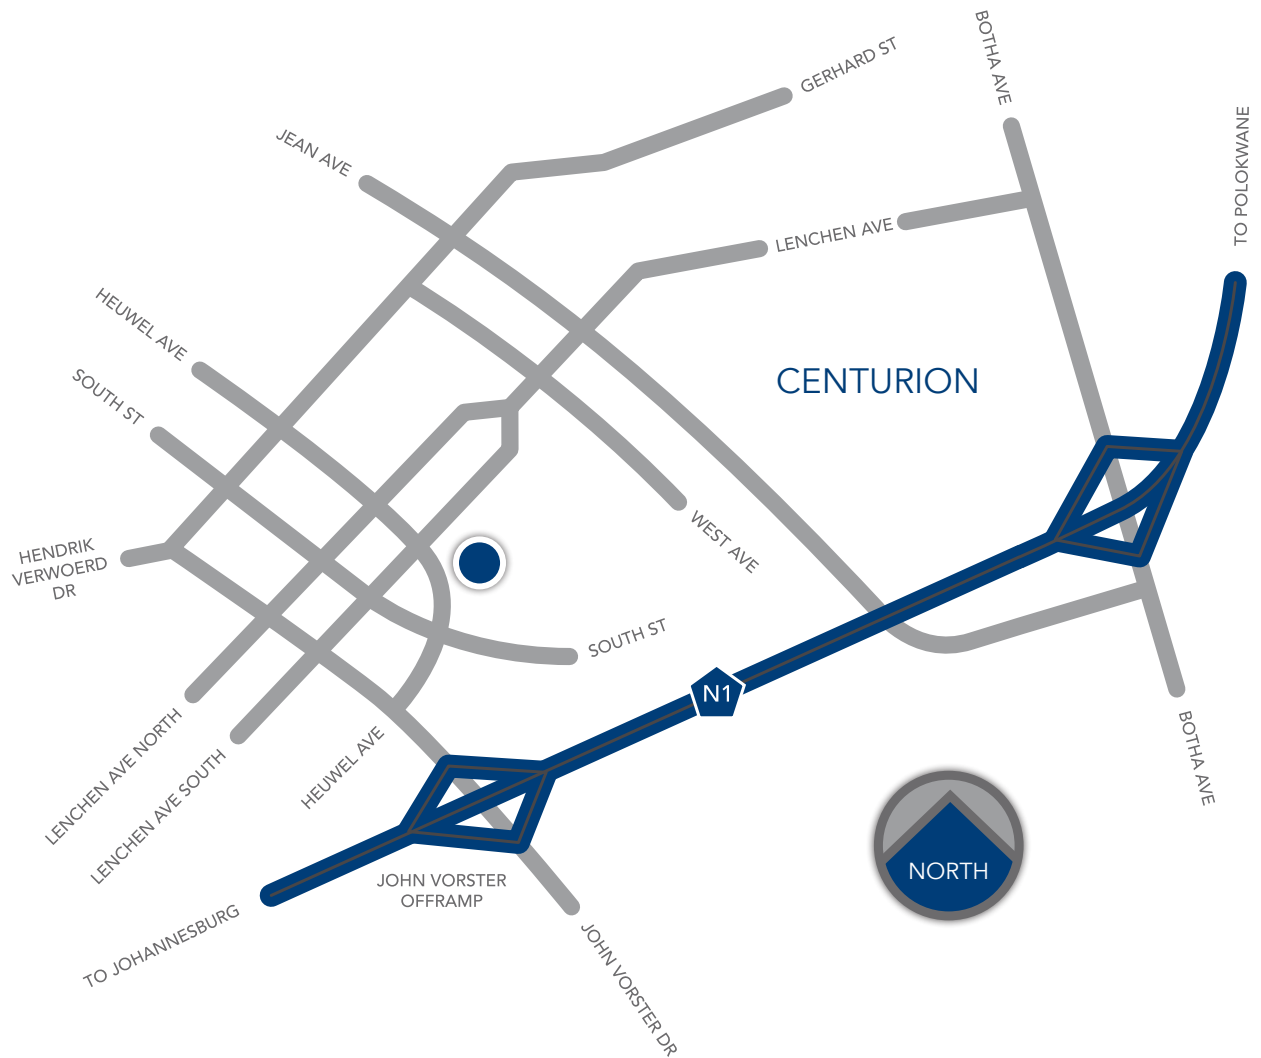

## DIRECTIONS TO MANAKA OFFICES

### FROM MIDRAND:

- Stay on the N1 Pretoria/Polokwane.
- Take John Vorster offramp, keep right.
- At offramp traffic light, turn left into John Vorster Drive, keep far right.
- At traffic light (Total on your left), turn right into Heuwel Avenue, keep right.
- Pass HQ Tyres on left, slow down.
- Riverside Office Park will be on your right approximately 150m before the next robot.
- At Security ask for Hennops House.
- We're on 1st Floor, MANAKA.

### FROM PRETORIA/POLOKWANE:

- From N1, take John Vorster Offramp.
- Drive over the highway, passing robot, keep right.
- At traffic light (Total on your left), turn right into Heuwel Avenue, keep right.
- Pass HQ Tyres on left, slow down.
- Riverside Office Park will be on your right approximately 150m before the next robot.
- At Security ask for Hennops House.
- We're on 1st Floor, MANAKA.